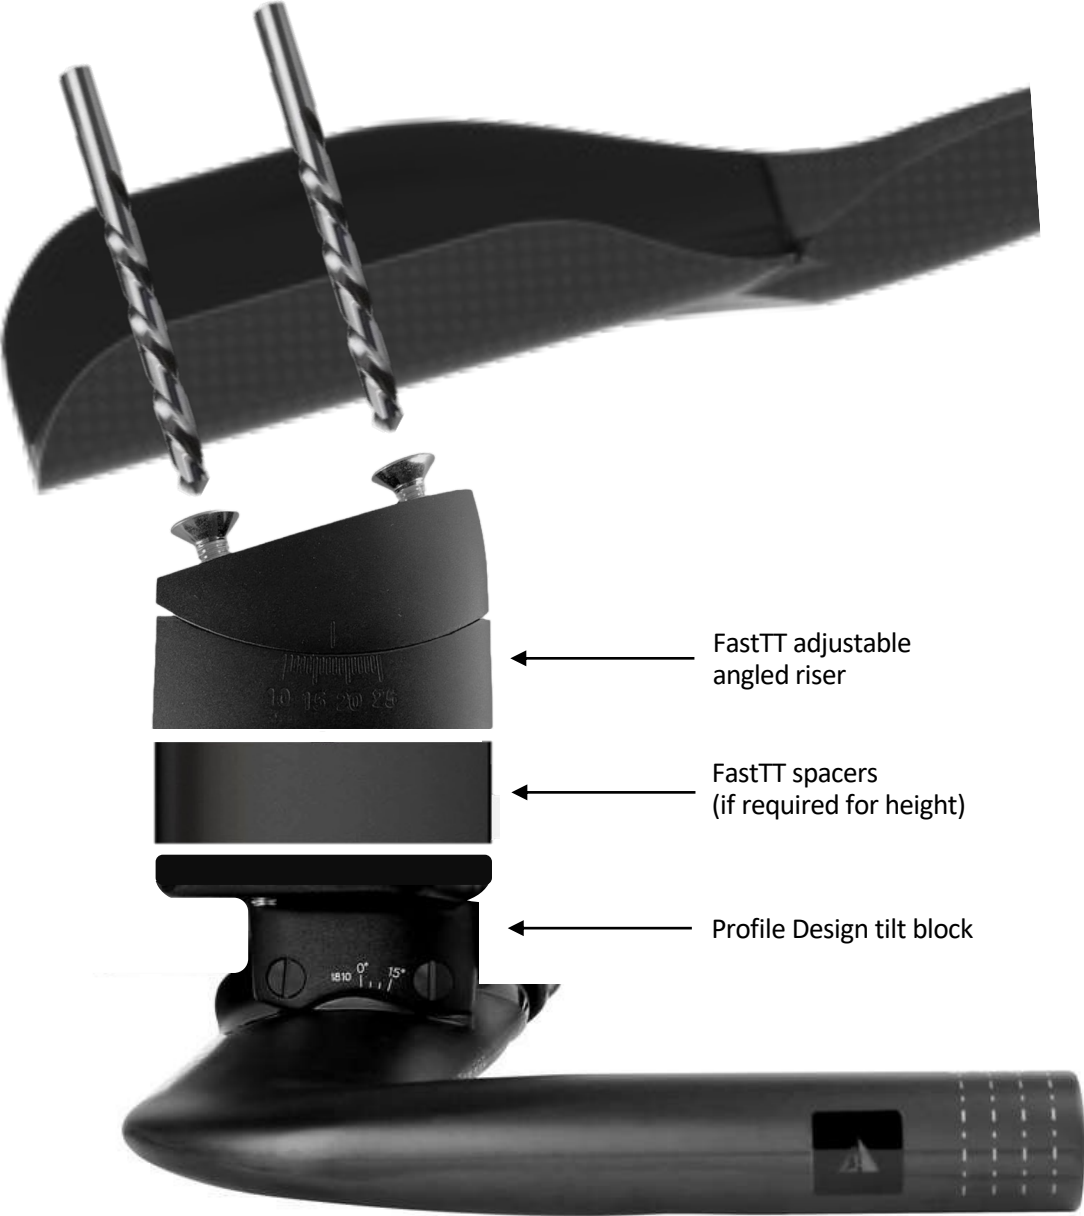

# Quintana Roo PR6 disc

FastTT adjustable angled riser

FastTT spacers (if required for height)

Profile Design tilt block

Profile Design Aeria Ultimate base bar