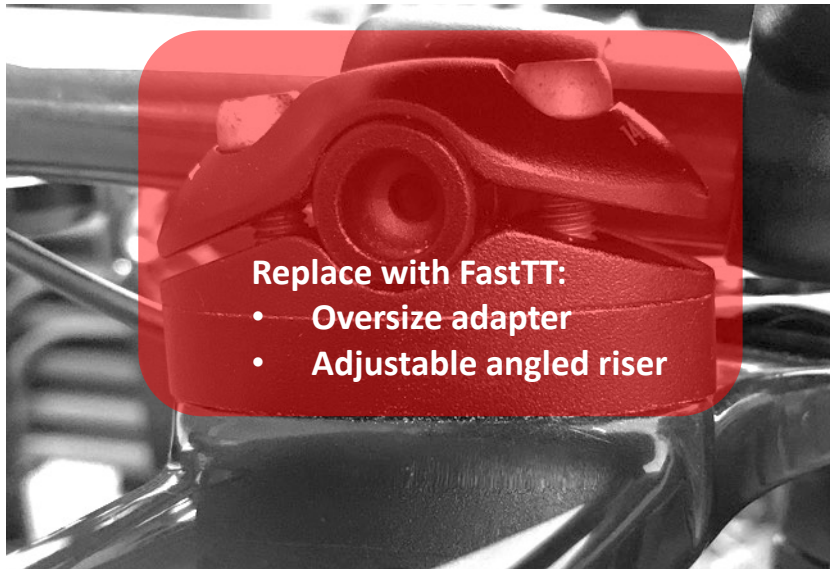

Trek Speed Concept Gen 1 (2011-2013)

← FastTT adjustable angled riser →

← FastTT oversize adapter →

Base bar
→