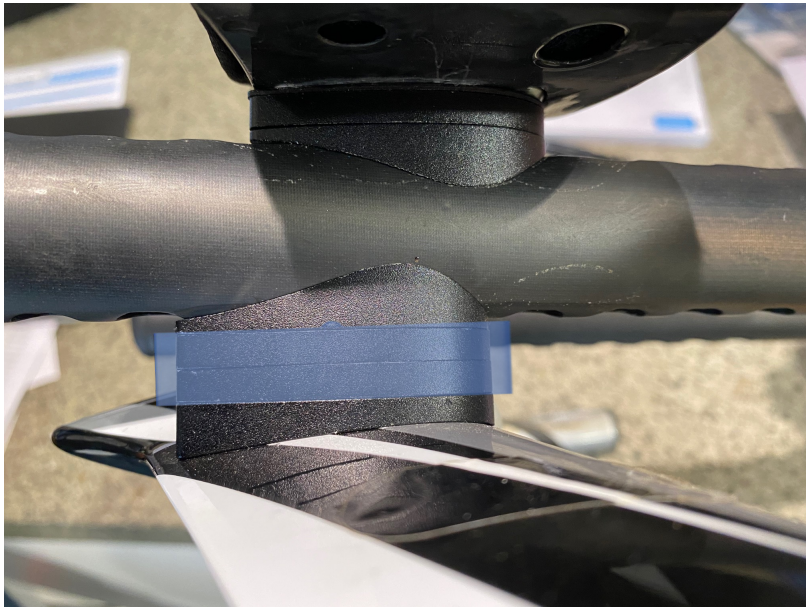

# Pro Missile base bar

NOTE: FastTT spacers are slightly larger than the Pro Missile spacers, but they will fit and work perfectly