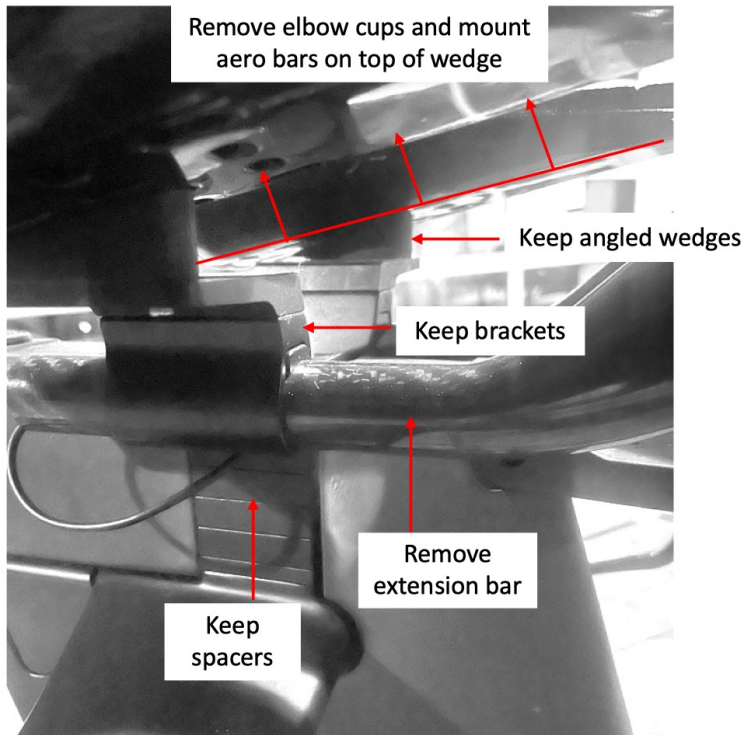

Canyon Speedmax CF 8.0 SL (hydro system)

Canyon Speedmax CF 8.0 SL (hydro system)