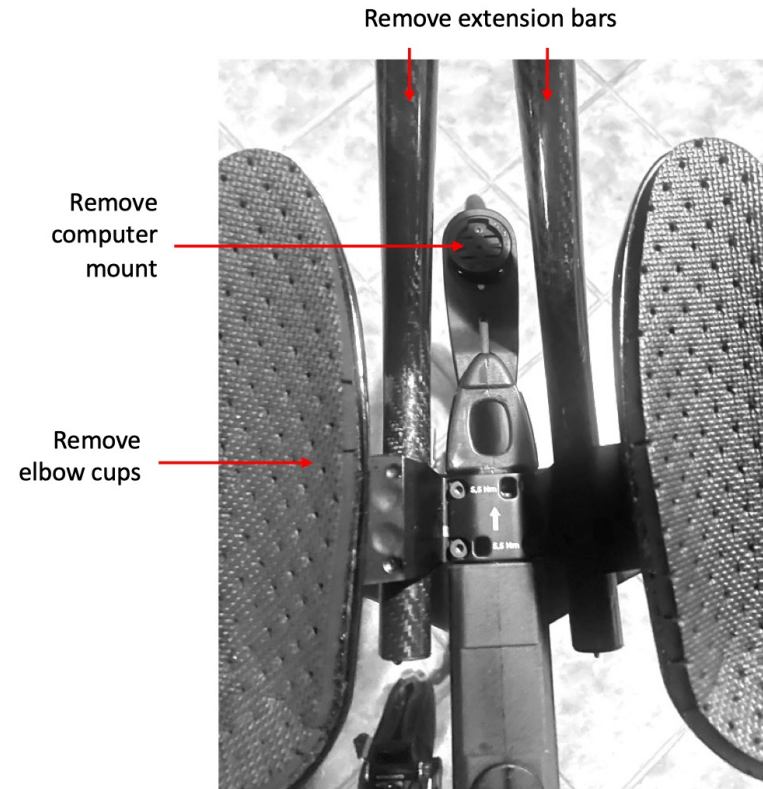

Canyon Speedmax CF 8.0 SL (hydro system)

Canyon Speedmax CF 8.0 SL (hydro system)